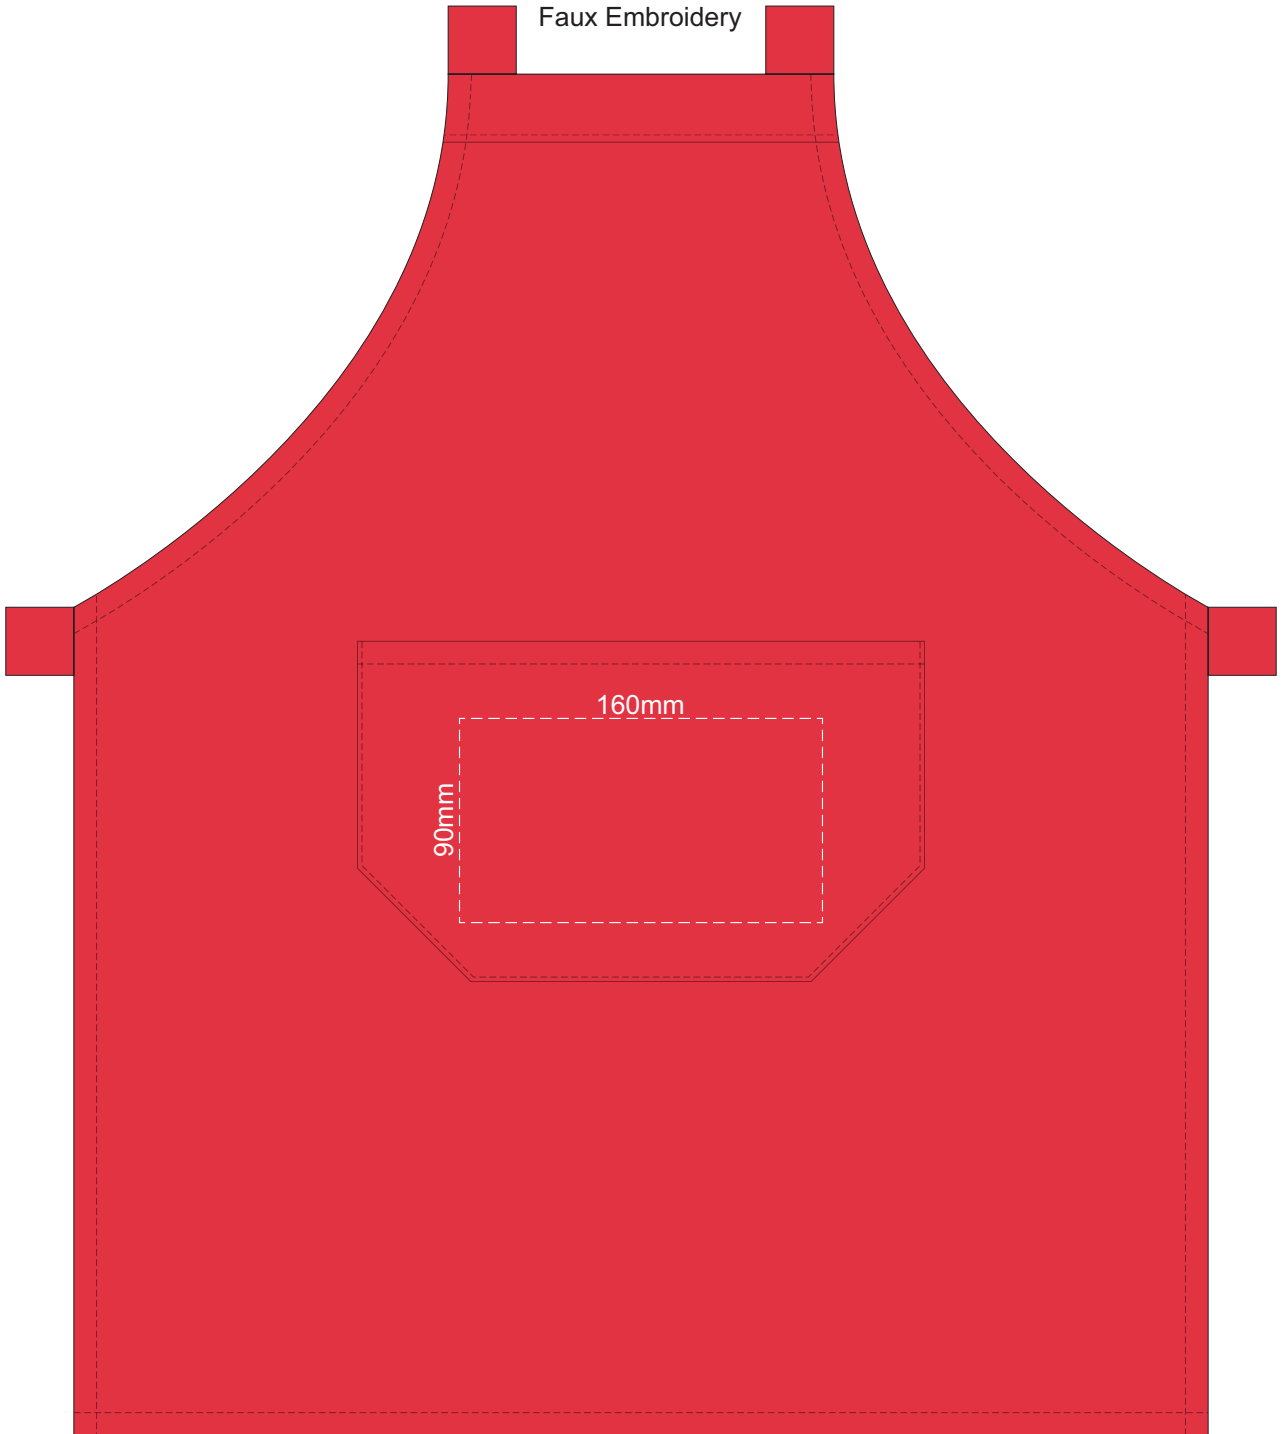

30% of Actual Size  
Screen Print  
Colourflex Transfer  
Faux Embroidery

30% of Actual Size  
Embroidery